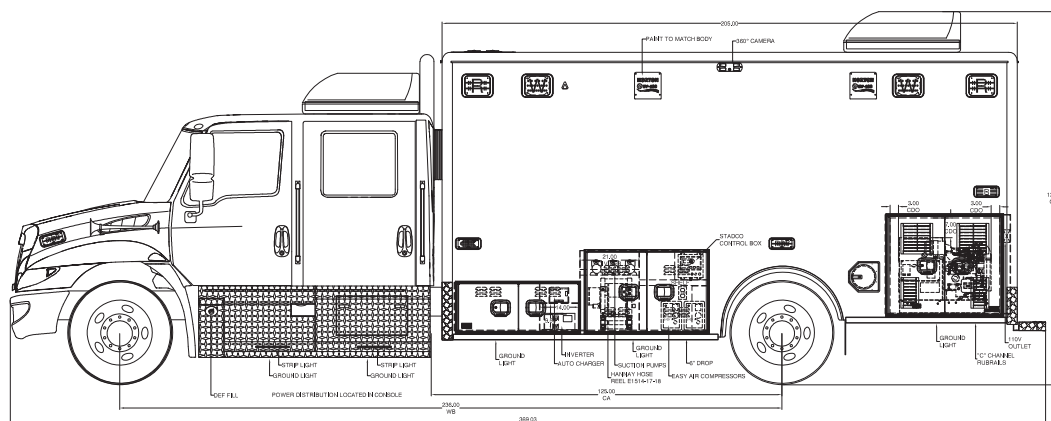

# FESCO

 Horton MODEL #CCT

**FESCO EMERGENCY SALES** is pleased to announce that **Children's Hospital of the King's Daughters** has purchased another Horton CCT ambulance.

2023 International MV Cab / Chassis

Head of Body Curbside Forward Door for Transverse Cot & Standard Location Cot

Custom High-Back Seating on Both Walls  
Suction & Oxygen Control Systems with Rear Panels

Produces Medical-Grade Air through Stand-Alone Medical Air System

This unit was sold by Chuck Simpson.

623 PT EXTERIOR  
INTERNATIONAL MV CHASSIS

ALL COMPARTMENT FLOORS TO BE SWEEP-OUT