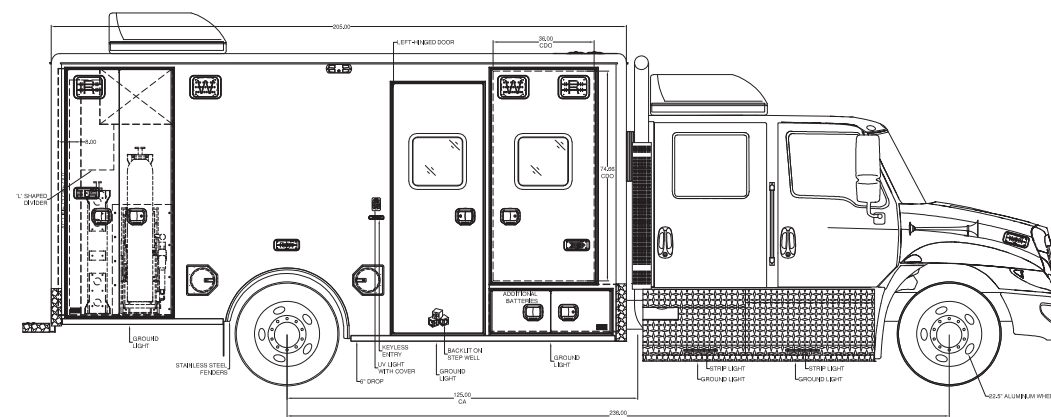

# FESCO

 Horton MODEL #CCT

**FESCO EMERGENCY SALES** is pleased to announce that **Children's Hospital of the King's Daughters** has purchased another Horton CCT ambulance.

2023 International MV Cab / Chassis

Head of Body Curbside Forward Door for Transverse Cot & Standard Location Cot

Custom High-Back Seating on Both Walls  
Suction & Oxygen Control Systems with Rear Panels

Produces Medical-Grade Air through Stand-Alone Medical Air System

This unit was sold by Chuck Simpson.

623 PT EXTERIOR  
INTERNATIONAL MV CHASSIS

ALL COMPARTMENT FLOORS TO BE SWEEP-OUT