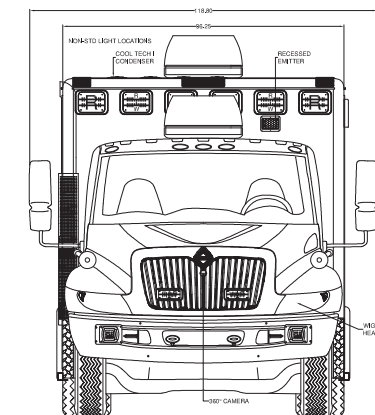

FESCO

Horton MODEL #CCT

FESCO EMERGENCY SALES is pleased to announce that **Children's Hospital of the King's Daughters** has purchased another Horton CCT ambulance.

2023 International MV Cab / Chassis

Head of Body Curbside Forward Door for Transverse Cot & Standard Location Cot

Custom High-Back Seating on Both Walls
Suction & Oxygen Control Systems with Rear Panels

Produces Medical-Grade Air through Stand-Alone Medical Air System

This unit was sold by Chuck Simpson.

623 PT EXTERIOR
INTERNATIONAL MV CHASSIS

ALL COMPARTMENT FLOORS TO BE SWEEP-OUT

NEW VEHICLE ON ORDER!