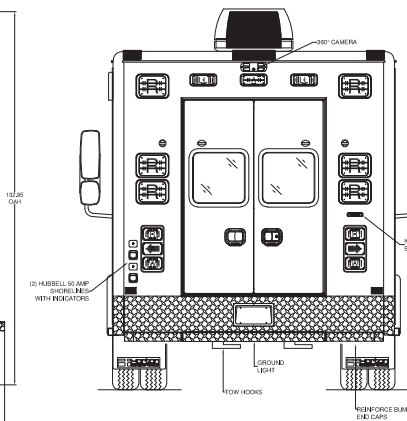

Head of Body Curbside Forward Door for Transverse Cot & Standard Location Cot

Custom High-Back Seating on Both Walls  
Suction & Oxygen Control Systems with Rear Panels

Produces Medical-Grade Air through Stand-Alone Medical Air System

This unit was sold by Chuck Simpson.

623 PT EXTERIOR  
INTERNATIONAL MV CHASSIS

ALL COMPARTMENT FLOORS TO BE SWEEP-OUT