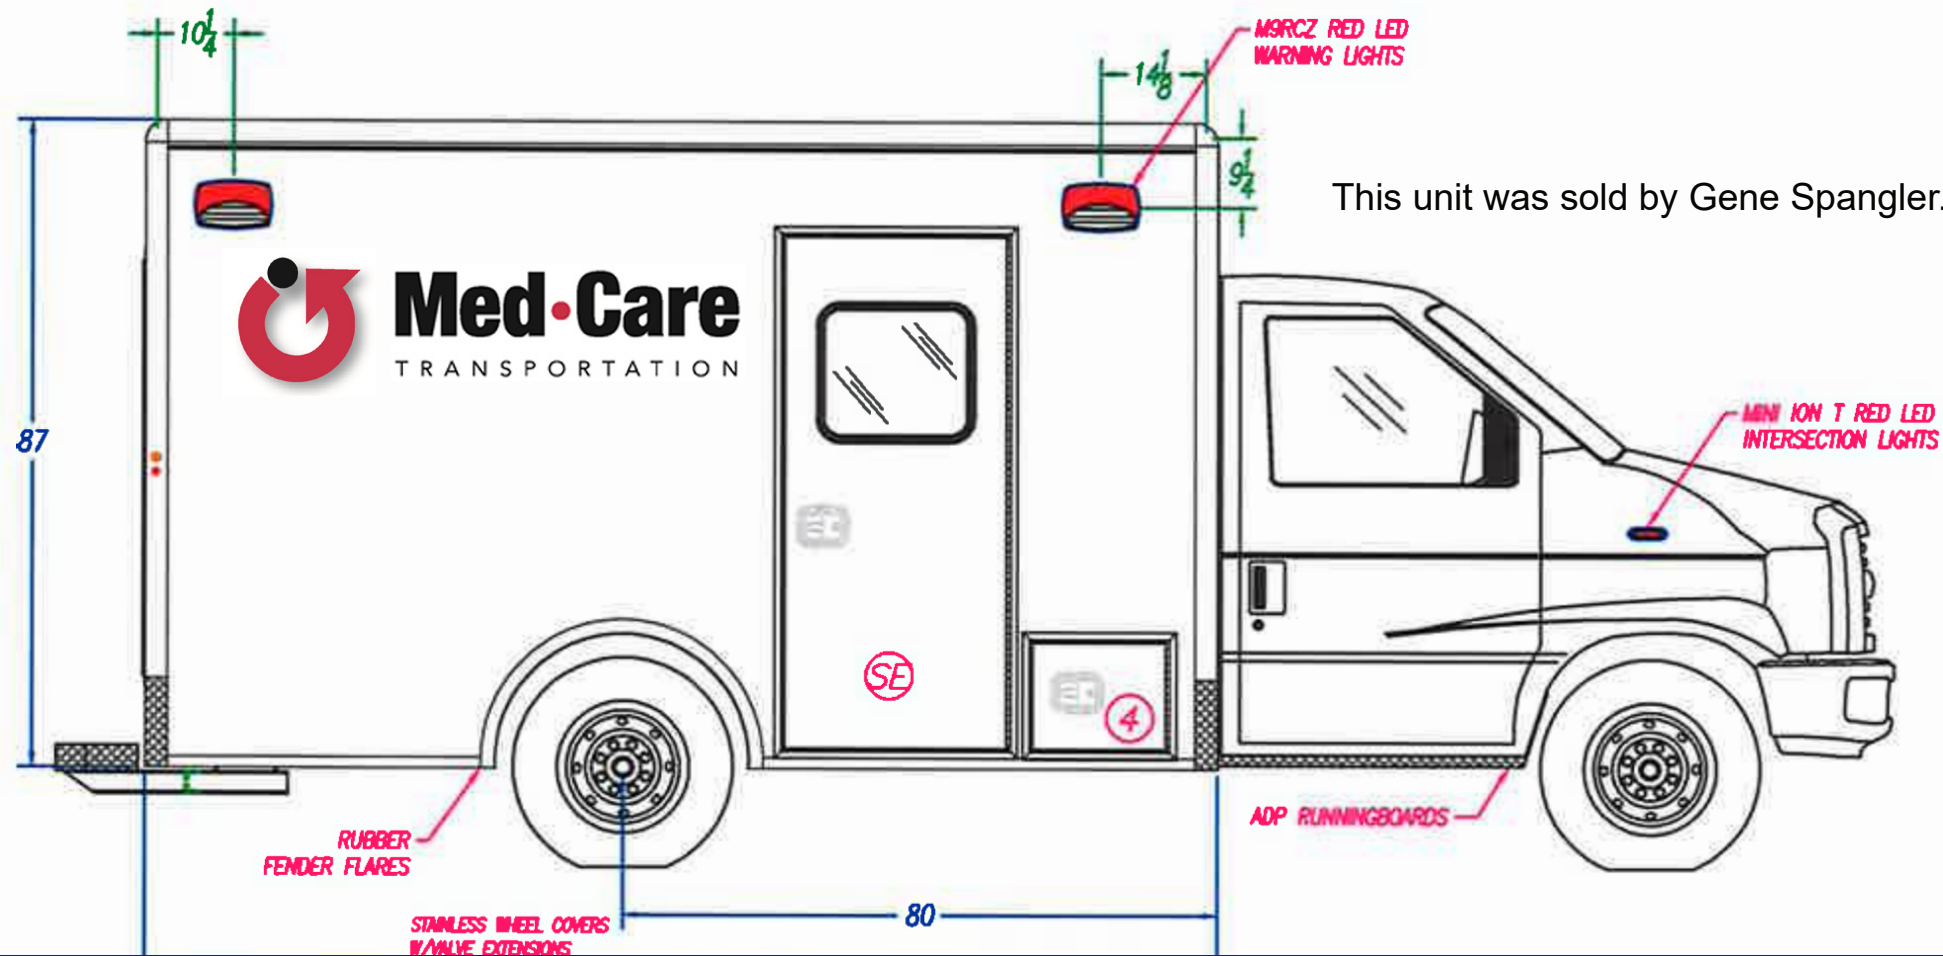

**COSE**

# 3 NEW VEHICLES ON ORDER!

**CONGRATULATIONS, MEDCARE TRANSPORTATION!**

**MEDIX MODEL #BLW90**

**2022 FORD E-350 XL**

**7.3L V-8 GAS ENGINE**

**LED COMPARTMENT LIGHTING**

**CAMERA SYSTEM**

**WHELEN LED EMERGENCY LIGHTING**