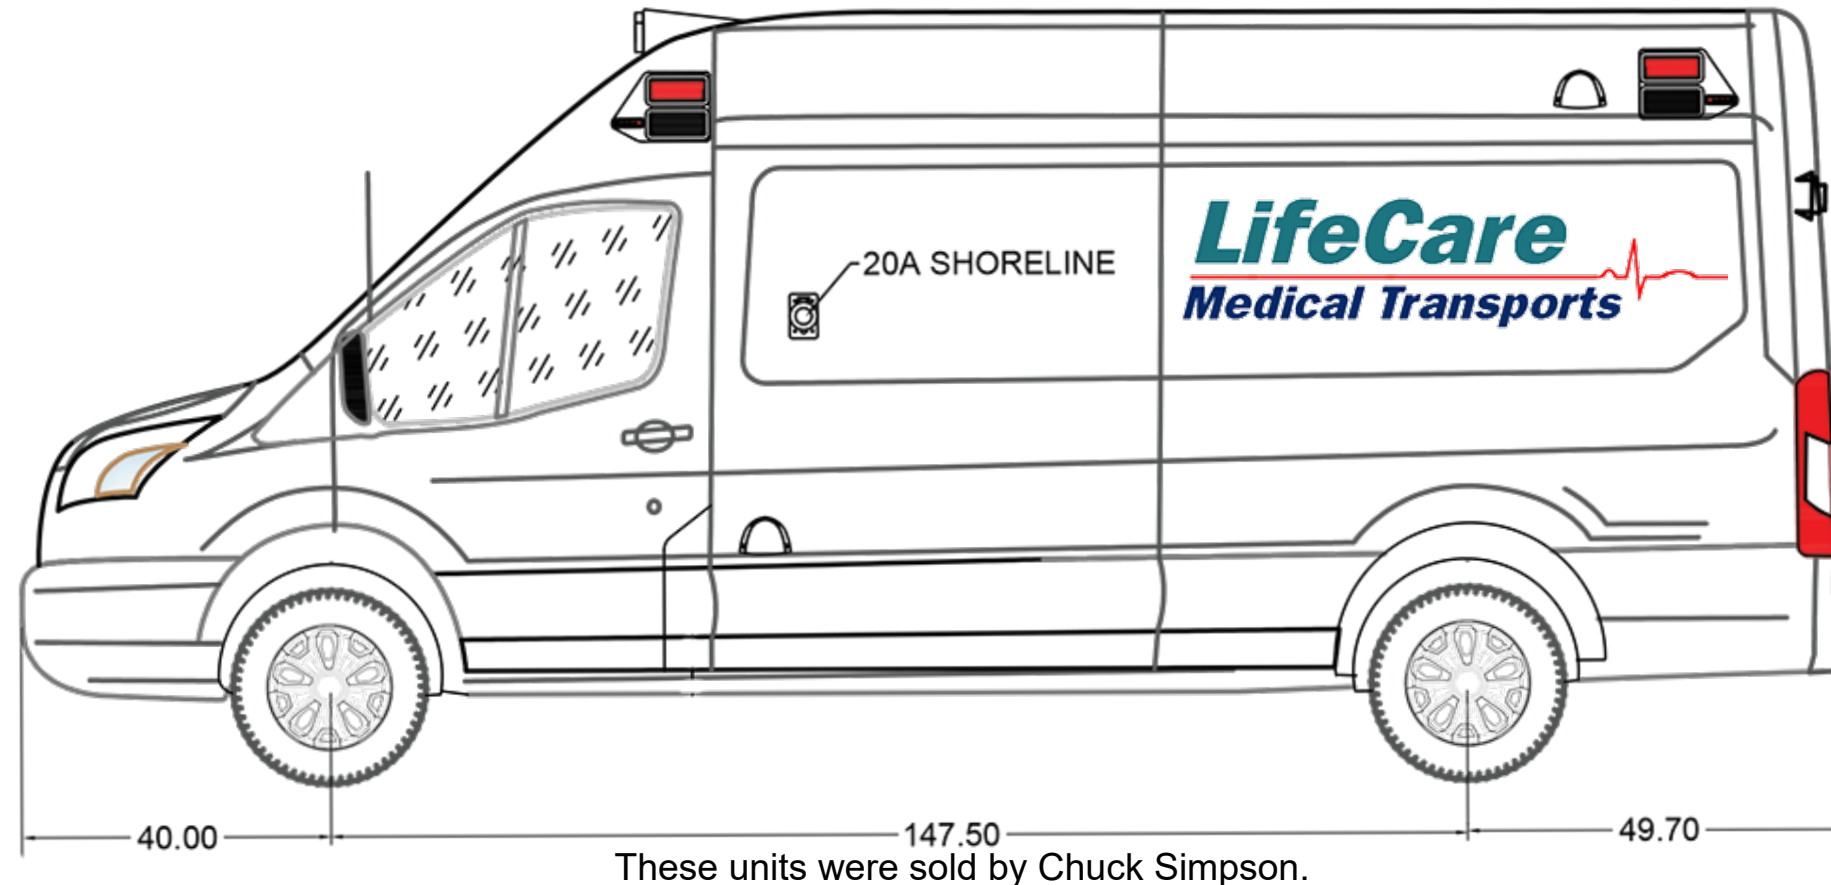

3 STOCK UNITS PURCHASED!

LIFECARE MEDICAL TRANSPORTS (VA)!

MCCOY MILLER TYPE II MEDICS

2020 FORD TRANSIT 250 MID ROOF CHASSIS

3.5L ECOBOOST GAS ENGINE

WHELEN LED LIGHTING PACKAGE

MCCOY MILLER